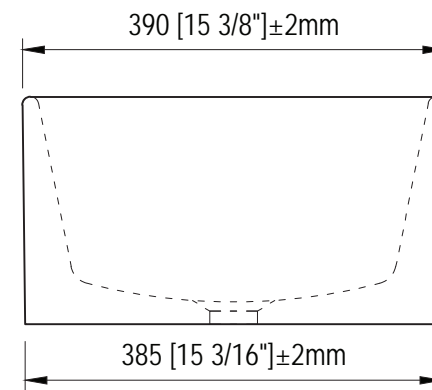

MODEL: PAISLEY30

MODEL: PAISLEY30

520 [20 1/2"]±2mm

500 [19 11/16"]±2mm

390 [15 3/8"]±2mm

385 [15 3/16"]±2mm

MODEL: ABERDEEN-M-2436