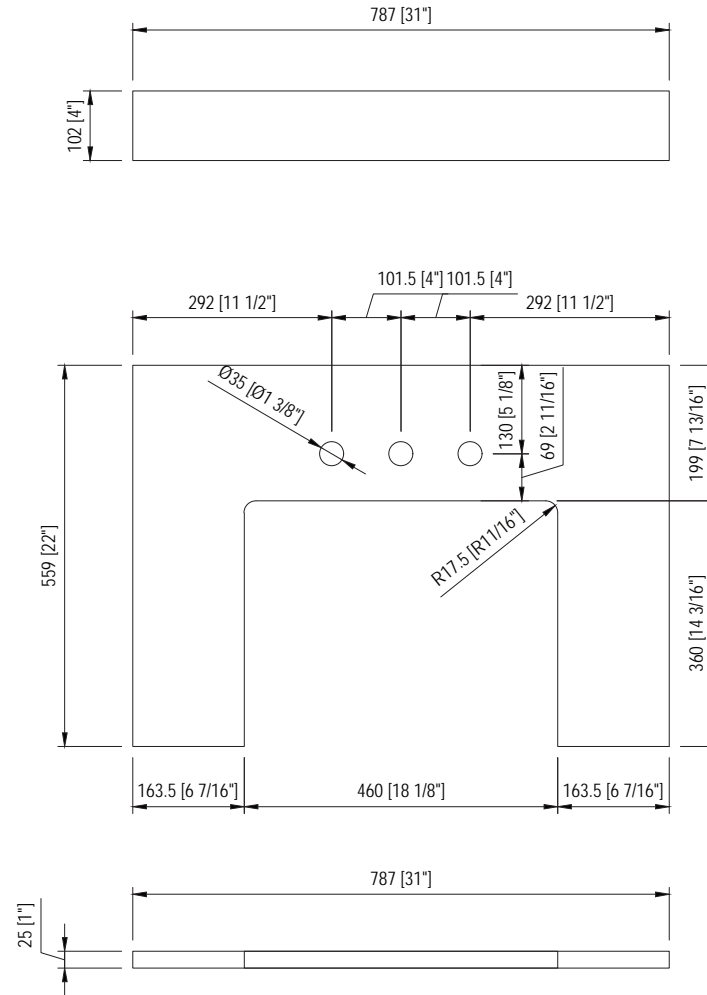

MODEL: PAISLEY30

MODEL: PAISLEY30

520 [20 1/2"]±2mm

500 [19 11/16"]±2mm

390 [15 3/8"]±2mm

385 [15 3/16"]±2mm

MODEL: ABERDEEN-M-2436