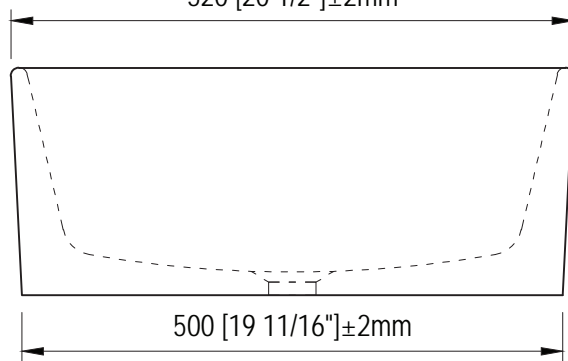

MODEL: PAISLEY30

MODEL: PAISLEY30

520 [20 1/2"]±2mm

500 [19 11/16"]±2mm

390 [15 3/8"]±2mm

385 [15 3/16"]±2mm

MODEL: ABERDEEN-M-2436